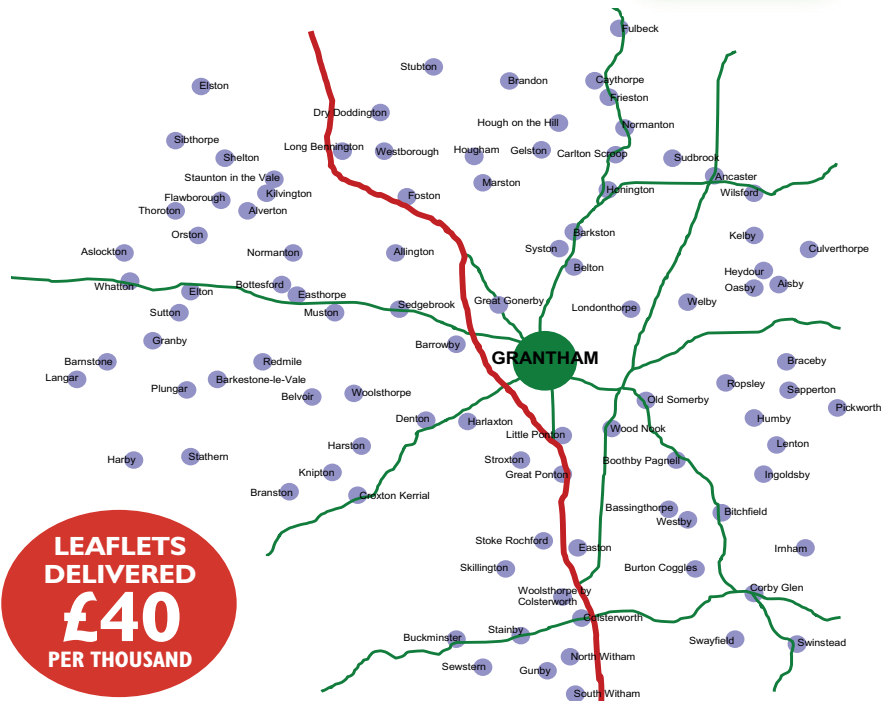

FULL PAGE

188mm high x 125mm Wide

£205.00pm

ALL PRICES PLUS VAT

Village Link
Magazine

**LEAFLETS
DELIVERED
£40
PER THOUSAND**

Free full page editorial with every 6+ month block booking*

(at a quarter, half or full page, or a mix of all three sizes)